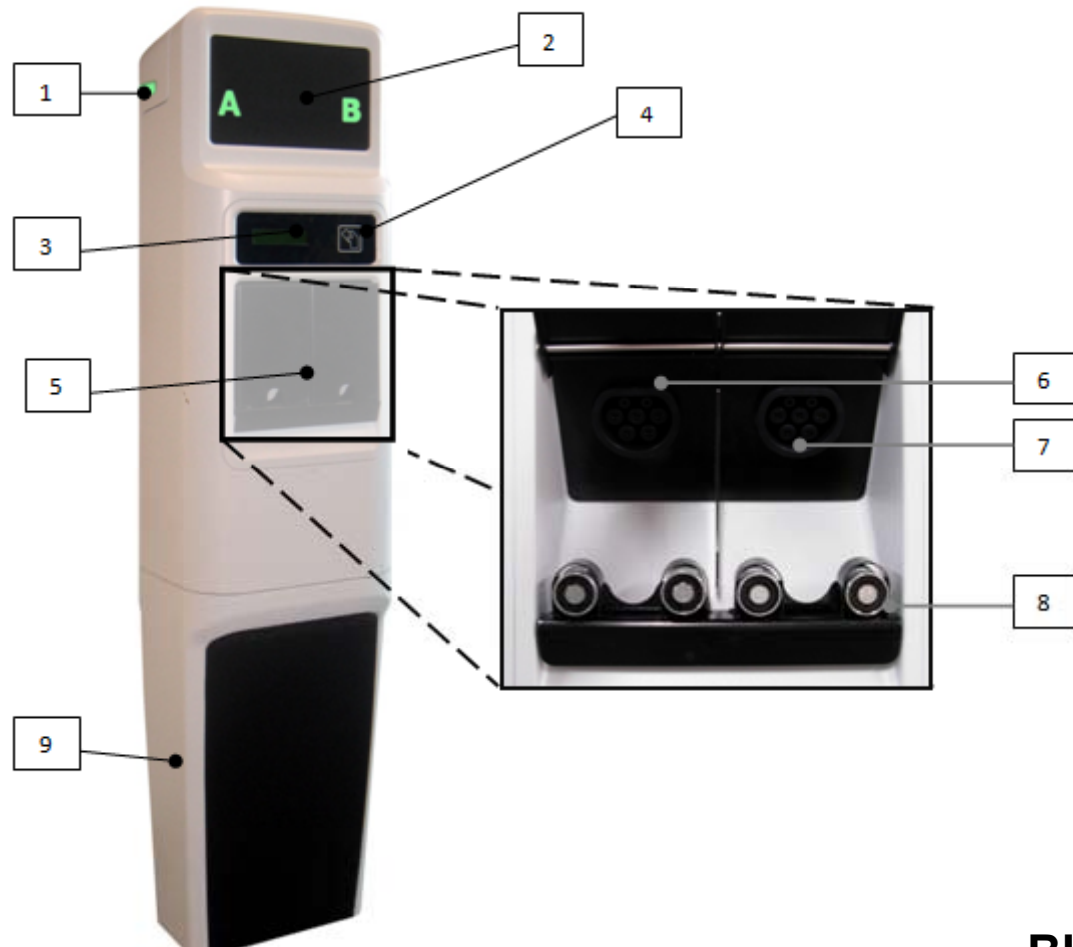

EAC Charging Station

1. Rear Beacon	2. Charge Status indicator	3. Liquid Cristal Display
4. RFID Reader	5. Vandal doors	6. Plug A – Type 2
7. Plug B – Type 2	8. Electromagnet	9. Base

**TYPE 2 (AC charging)
3/7/21kW**

**CHARGING MODE 3
BIDIRECTIONAL COMMUNICATION
CAR/CHARGER**